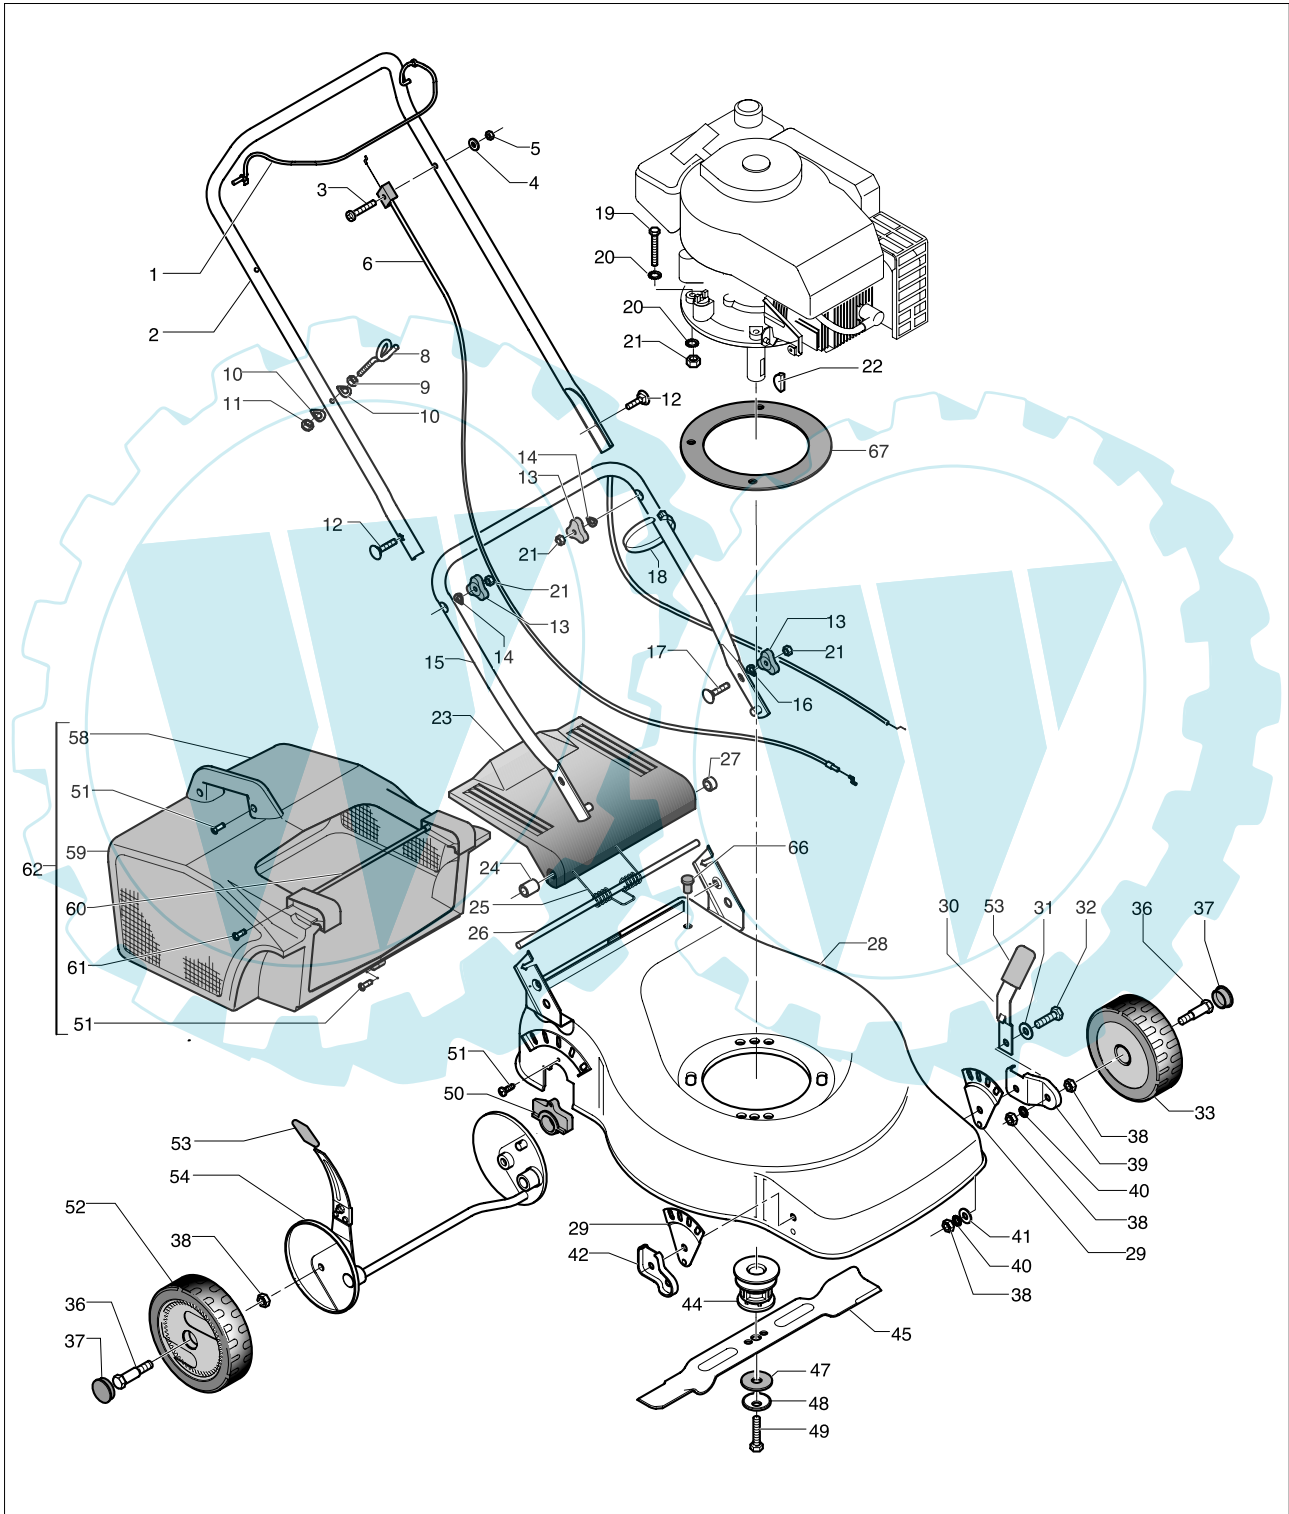

Electrolux

ELECTROLUX OUTDOOR PRODUCTS

brand **HURRICANE**

date 2002-03 SHEET 1/2

Model

653

Product number

9538762-13